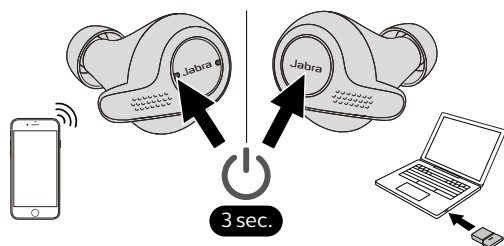

How to connect

Smartphone

Power on the earbuds and follow the voice instructions to pair to your smartphone. Install the Sound+ App.

Computer

Power on the earbuds and plug the Bluetooth adapter into your computer to connect. Install Jabra Direct.