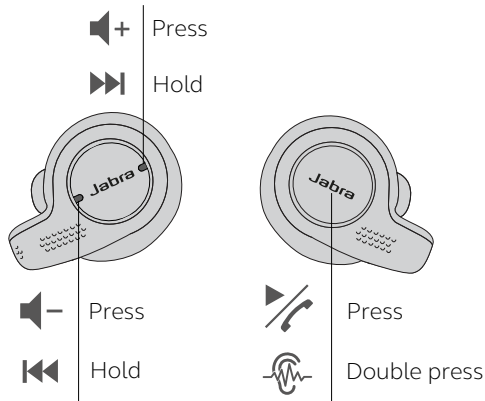

How to use

Professional-grade sound.

Superior true wireless call quality with 4-microphone technology.

All-day power. Always connected.

Up to 5 hours battery on a single charge, 15 hours with the included pocket-friendly charging case.

	Features	Benefit	Jabra Evolve 65t
Connectivity	True wireless form factor	Cord free call and music consumption	•
	Jabra Link 370 Bluetooth adapter	Wireless range of up to 10m/33ft with PC and Smartphone	•
	Dual Bluetooth® connectivity for PC, smartphone and tablet	Connect two Bluetooth® at the same time	•
	Certifications	Skype for Business, Cisco, Avaya and more	•
	Multiple device pairing	Pair up to 8 devices	•
Audio	Microphone	A 4-microphone ambient noise cancellation technology	•
	Acoustical open chamber design	Wind noise protection	•
Ease of use	Rechargeable battery	Up to 15 hours of battery with charging case	•
	Audio Control	Answer/end call – Reject call – Volume control – Track control¹ -Play/pause music¹	•
	HearThrough	Double press the multi-function button to hear the outside world without taking off the earbud	•
	Voice assistant enabled	One-touch access to Amazon Alexa, Siri®, and Google Assistant™²	•
	Accessories	3 pairs of different-sized EarGels™	•
Compatibility	Apps	For compatibility information go to Jabra.com	

¹ For mobile device only

² Operating system dependent